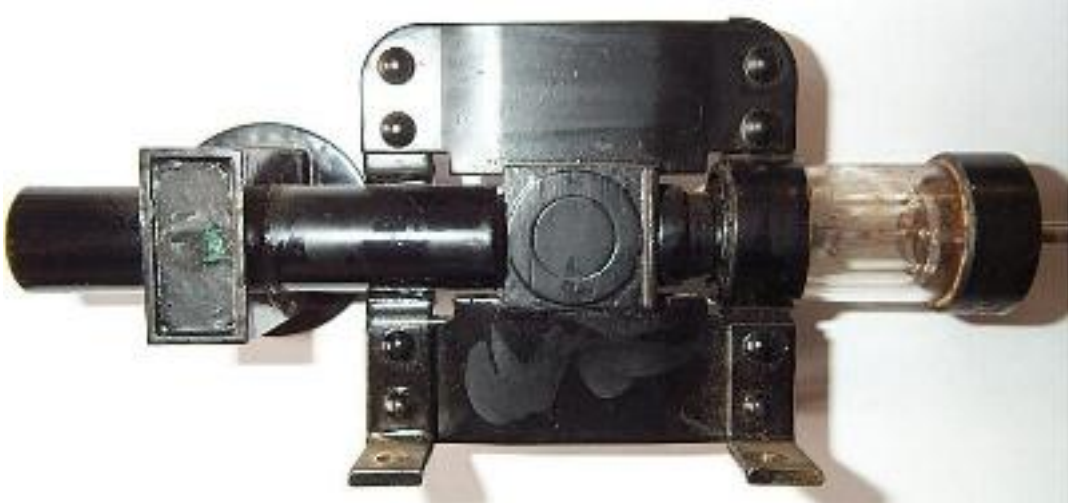

### WE 730A magnetron

This magnetron measures 190x78x50mm overall at the widest points

This is a [725A](#) with the waveguide output the other way round.

This file was last modified 14:49:11, Tuesday September 02, 2014